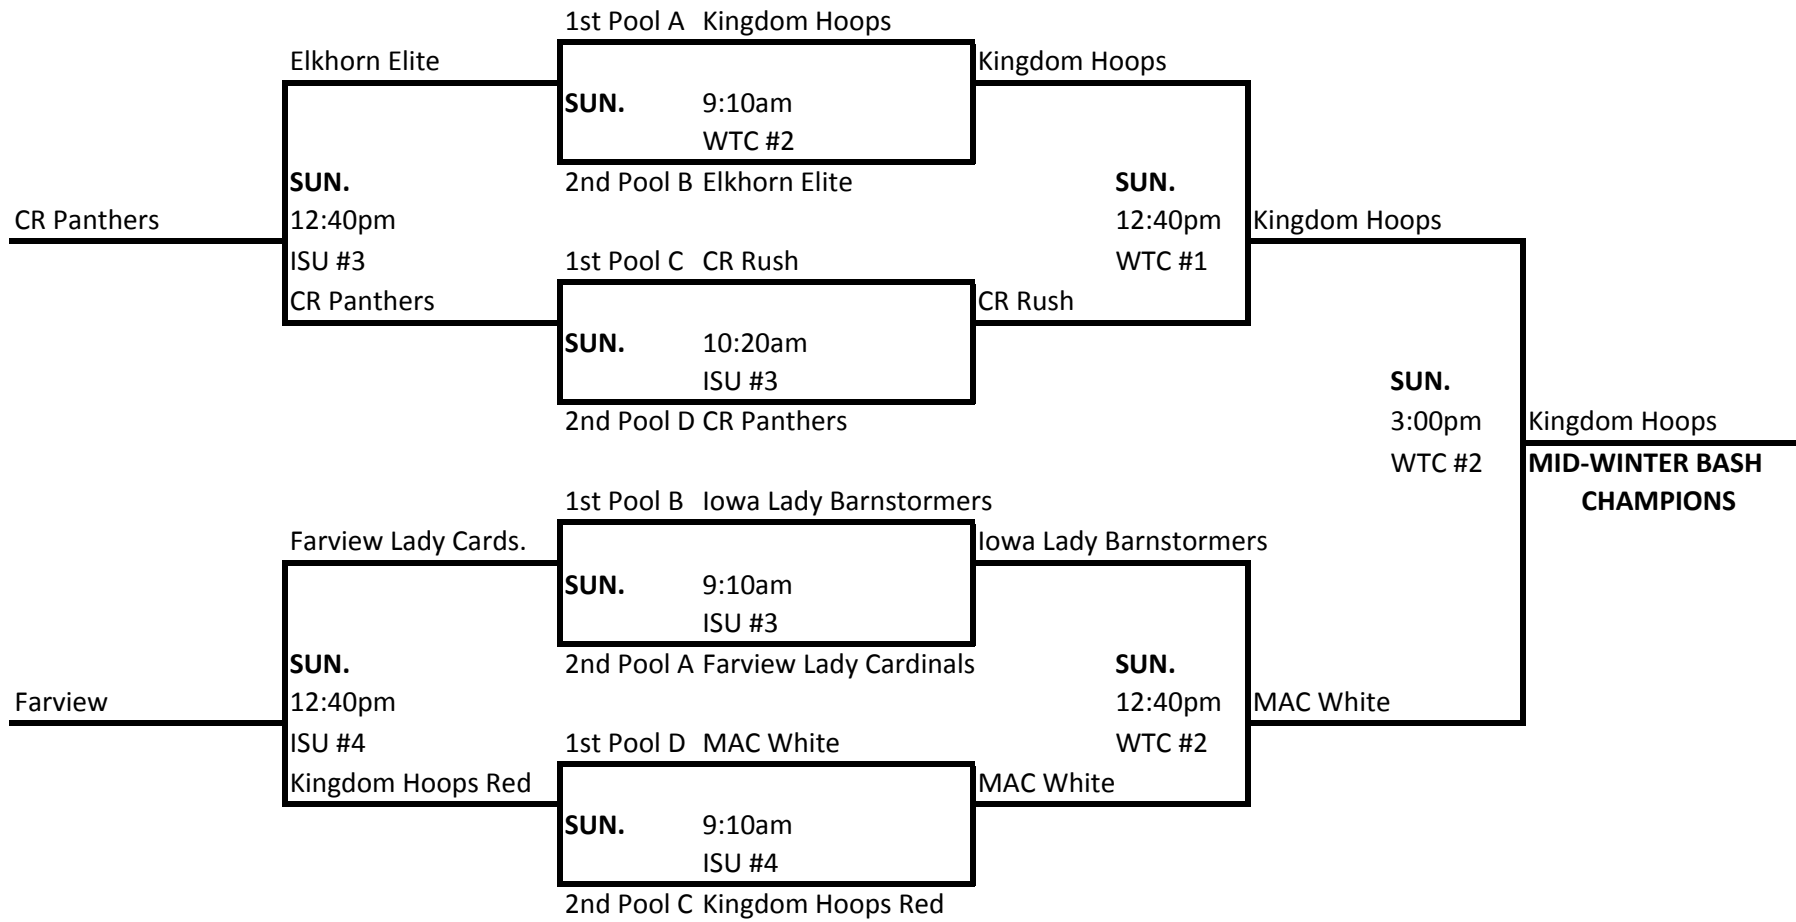

7TH GRADE -- SILVER/CONSOLATION BRACKET