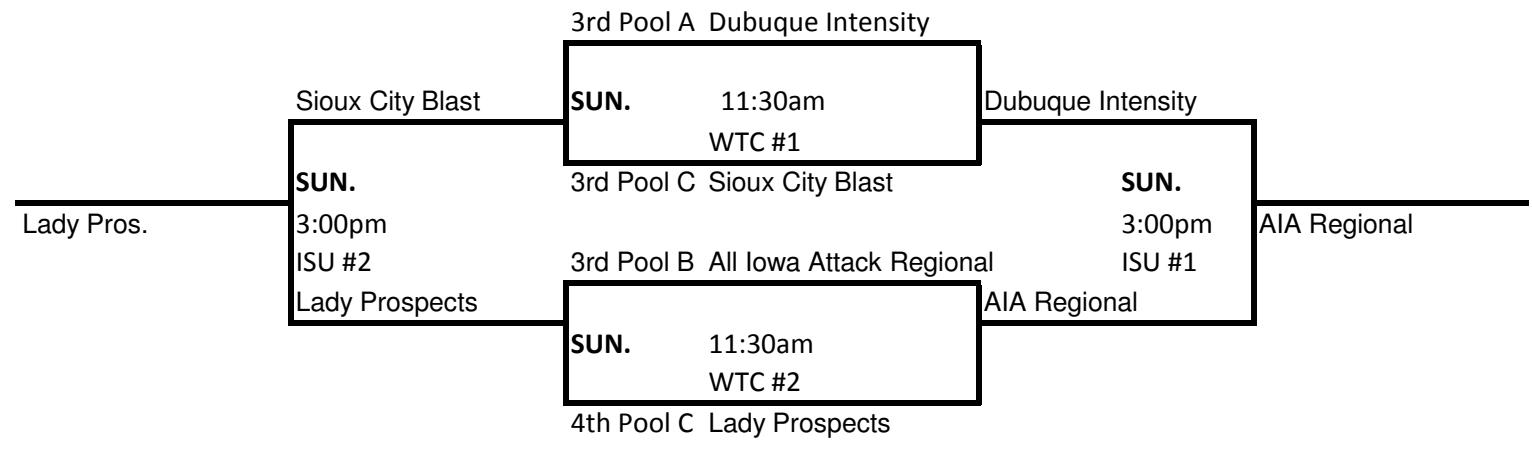

8TH GRADE DIV. I -- SILVER BRACKET