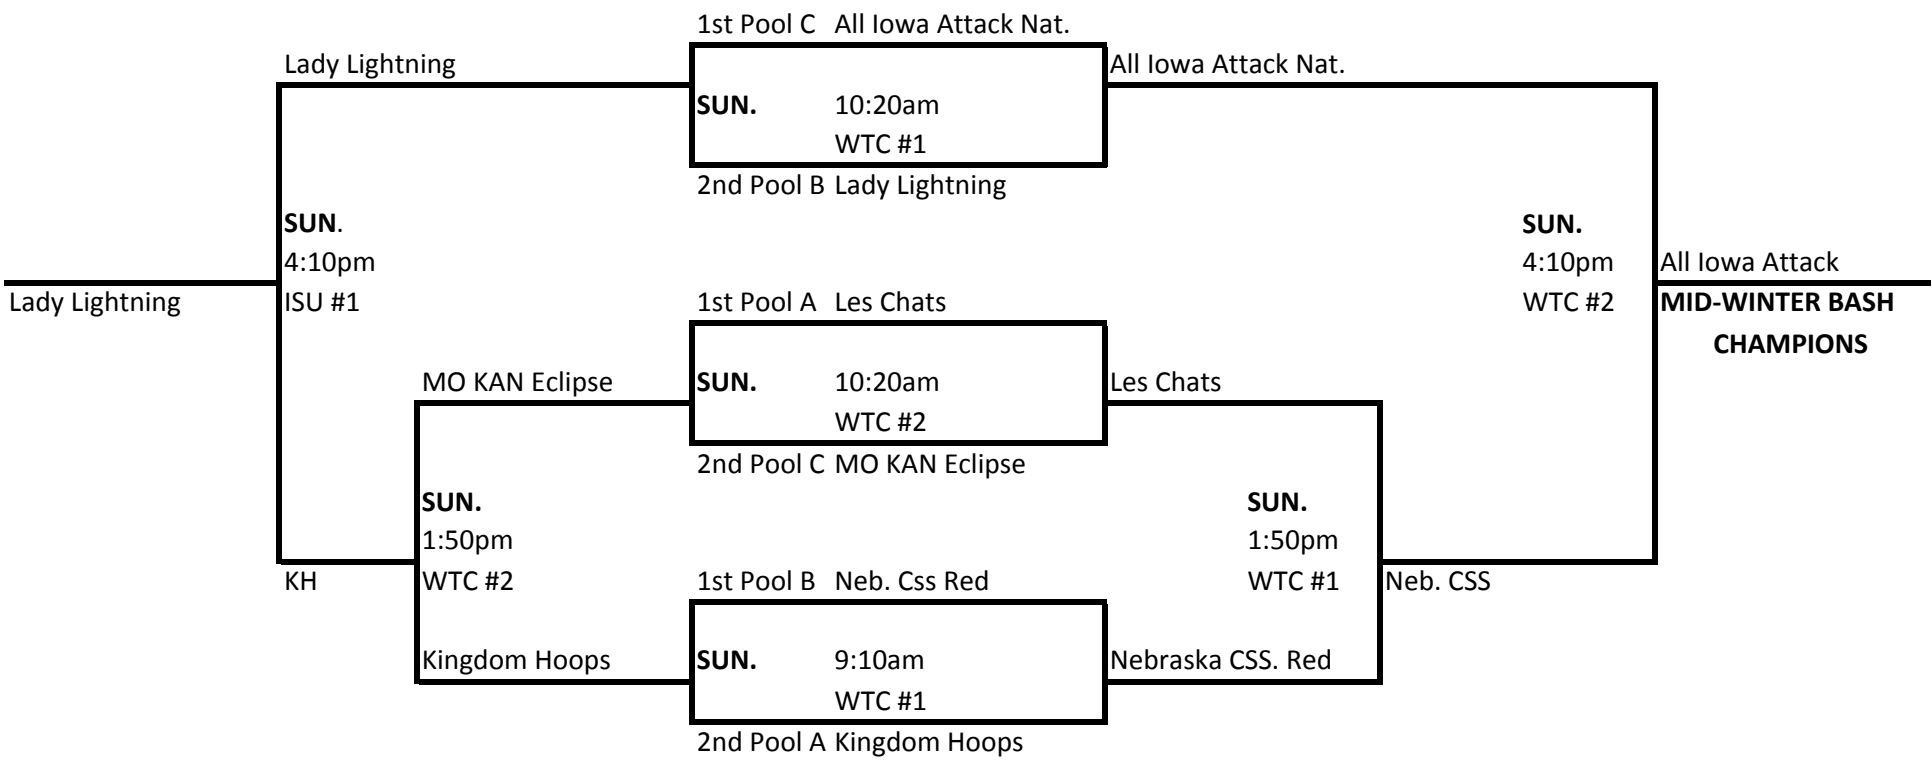

8TH GRADE DIV. I -- GOLD BRACKET