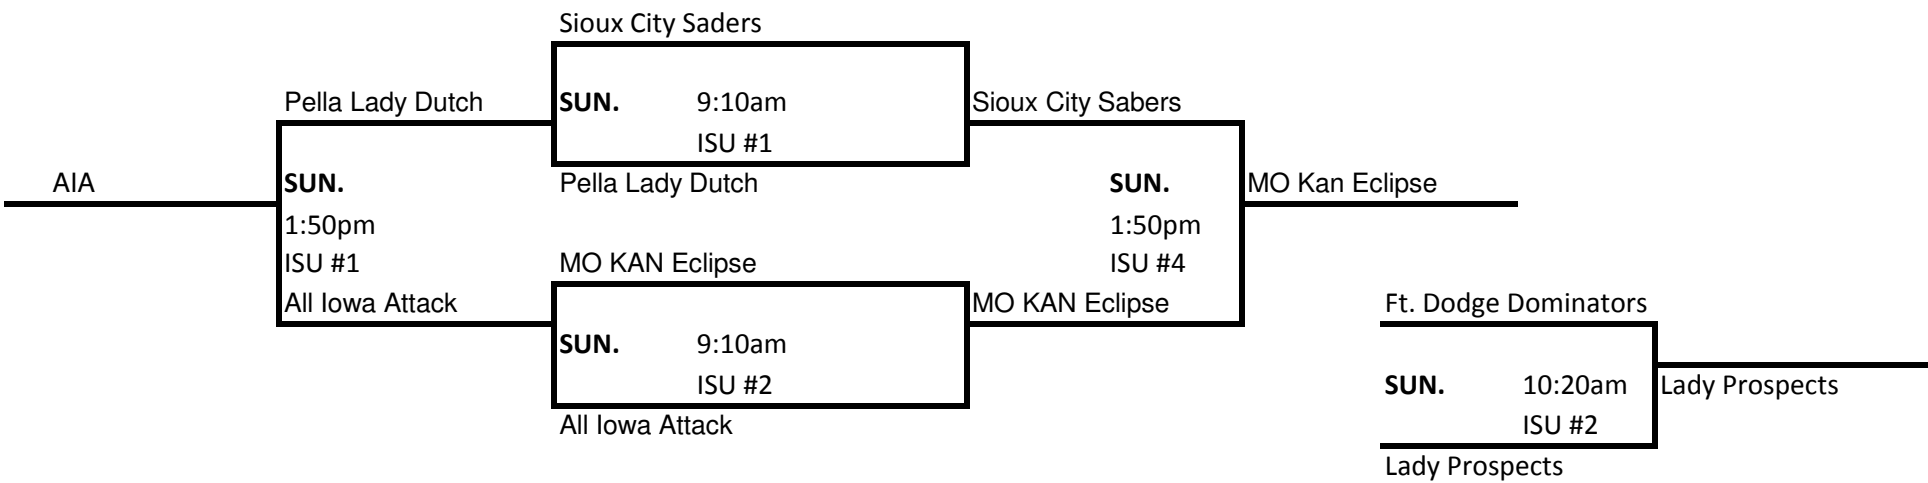

7TH GRADE -- SILVER/CONSOLATION BRACKET