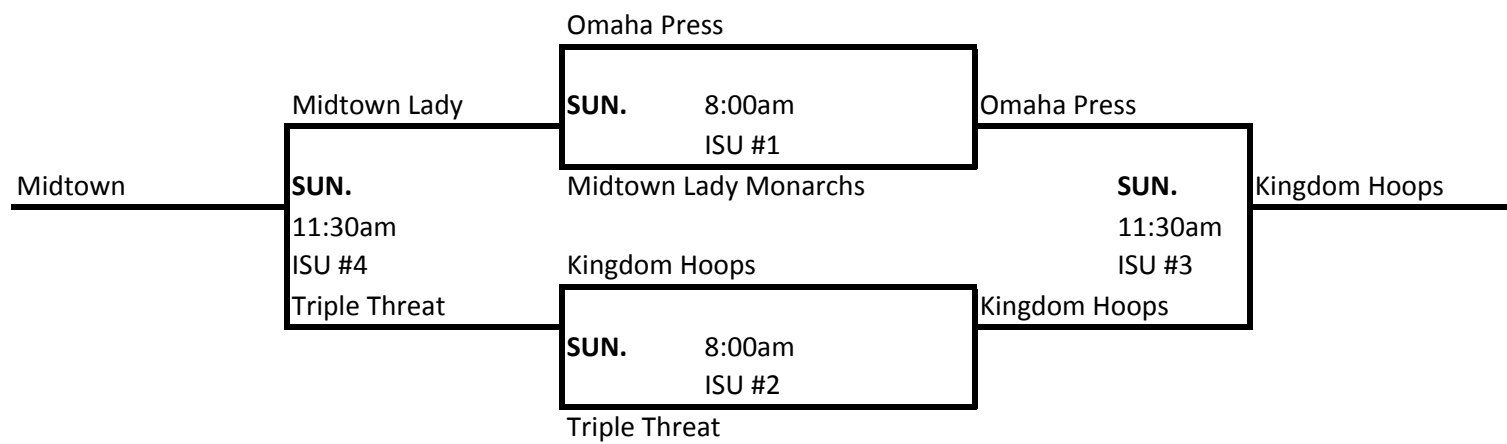

6TH GRADE -- SILVER BRACKET