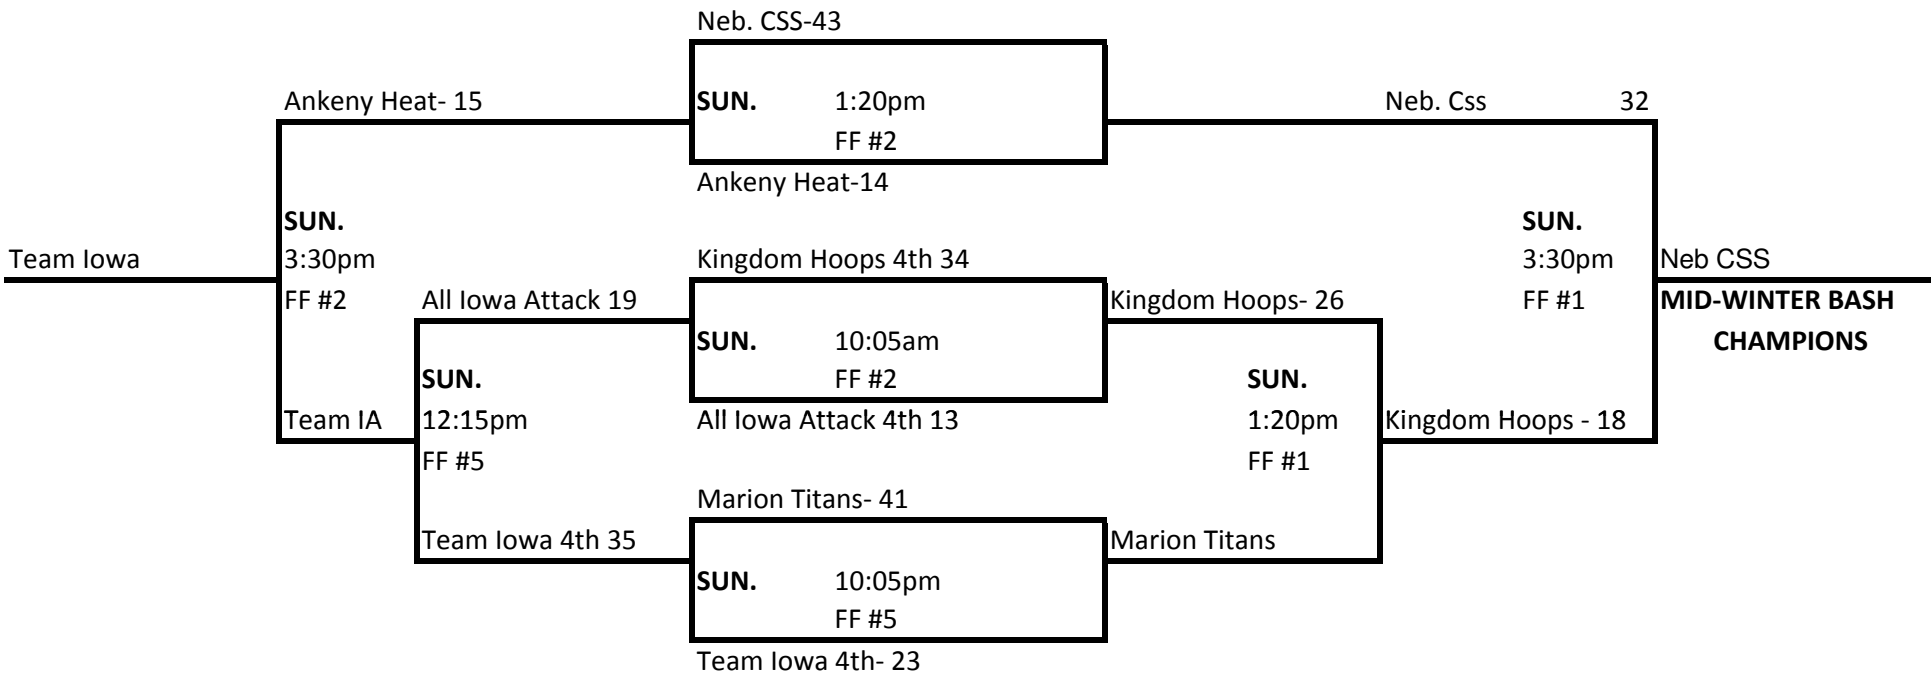

4TH GRADE -- GOLD BRACKET

4TH GRADE -- CONSOLATION GAMES

Date	Time	Court	Teams	Results
SUN. Jan. 17	10:05am	FF #1	Kingdom Hoops 3rd vs. Team Iowa 3rd 3rd Pool A vs 3rd Pool B	Hoops 33- Team Iowa 10
SUN. Jan. 17	12:15pm	FF #1	Team Iowa 3rd vs. Panthers 3rd 3rd Pool B vs 3rd Pool C	Team Iowa 25- Pink Panthers 20
SUN. Jan. 17	2:25pm	FF #2	Panthers 3rd Vs. Kingdom Hoops 3rd 3rd Pool C vs 3rd Pool A	Panthers 37 - Kingdom Hoops 33