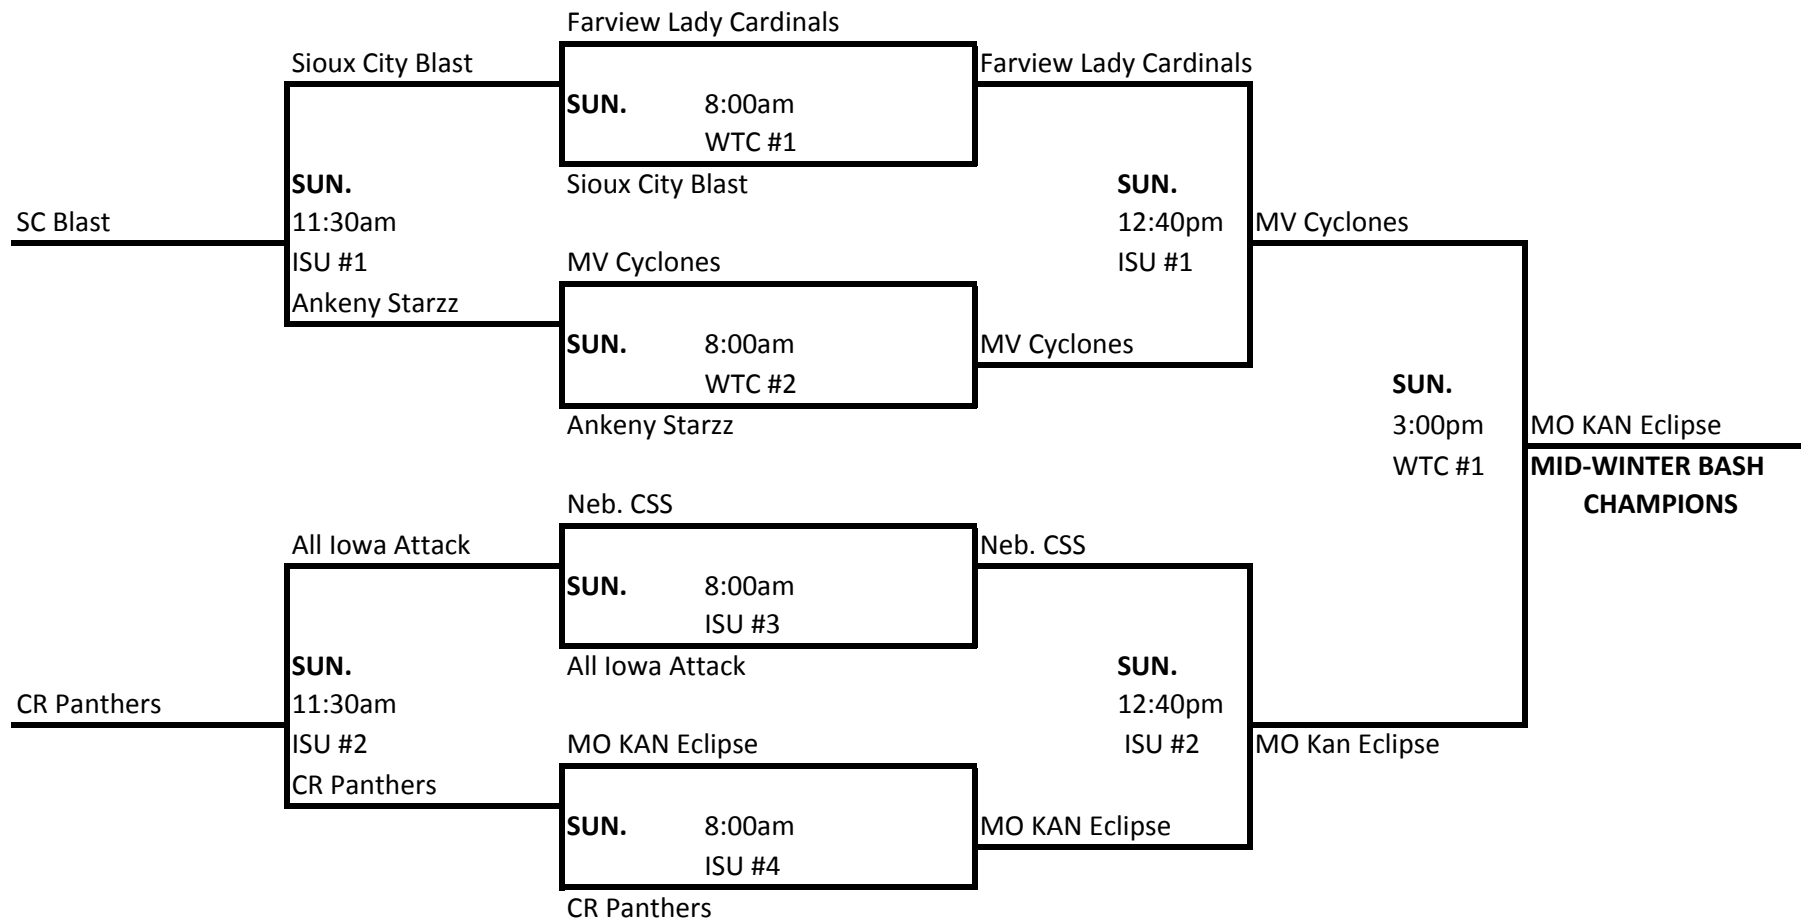

6TH GRADE -- GOLD BRACKET