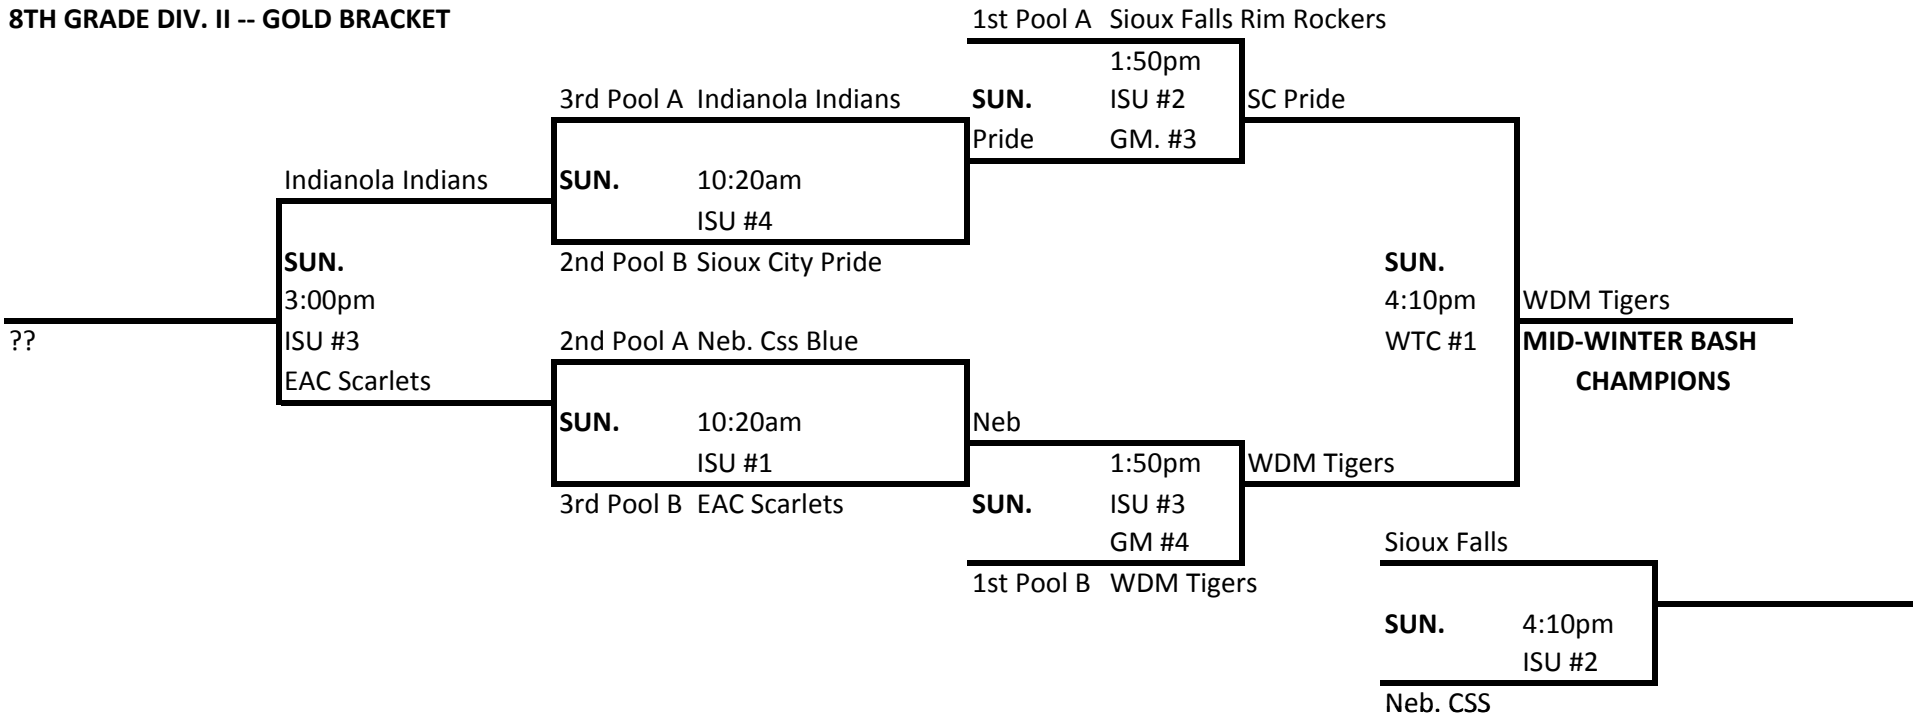

**MID-WINTER BASH
8TH GRADE GIRLS -- DIVISION II
JANUARY 16-17, 2010**

Pool A	WINS	LOSS
1. Indianola Indians		II
2. Neb. CSS Blue	I	I
3. Sioux Falls Rim Rockers	II	

Pool B	WINS	LOSS
1. WDM Tigers	II	
2. EAC Scarlets		II
3. Sioux City Pride	I	I

Date	Time	Teams	Court #	RESULTS	Date	Time	Teams	Court #	RESULTS
Jan. 16	11:20am	A1 vs A2	FF #1	A1 Indians 34- A2 Neb. 37	Jan. 16	9:00am	B1 vs B2	FF #6	B1 WDM 40- B2 Scarlets 21
Jan. 16	1:40pm	A2 vs A3	FF #6	A2 Neb. 15- A3 SF RR 52	Jan. 16	11:20am	B2 vs B3	FF #4	B2 Scarlets 23- B3 Pride 57
Jan. 16	4:00pm	A3 vs A1	FF #2	A1 Indians 14- A3 SF RR 52	Jan. 16	4:00pm	B1 vs B3	FF #5	B1 WDM 54- B3 Pride 51

*changes as of 1-11-10

Tie Breaker
1. Head to Head
2. Point differential (Max + 20, Min -20)
3. Points allowed

*HOME TEAM IS LISTED 1ST IN POOL PLAY AND ON TOP OF BRACKET IN TOURNAMENT PLAY WILL WEAR LIGHT COLORED UNIFORM

8TH GRADE DIV. II -- GOLD BRACKET